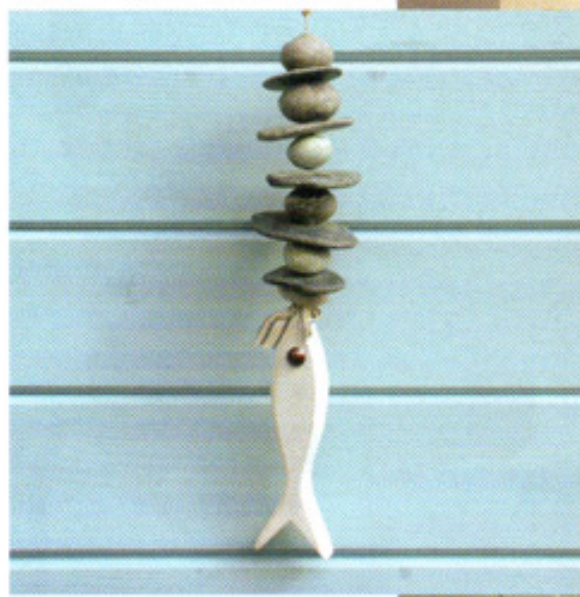

Fish Slate and pebble hanger
Coastal Home | £15
www.coastalhome.co.uk

Zest Bathrooms and Kitchens
www.zestbathroomsandkitchens.co.uk
01244 345 414