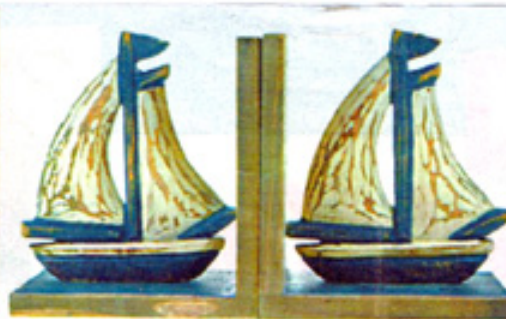

- £4 each, Cushions
- £8, Decorative model boat
- £3, Small wooden bird
- £5, Large wooden bird
- £6, Wooden lantern
- £4, Wooden candle holder
- £20 set of three, Circular storage boxes
- £6 pack of three, Shells
- £6, Wooden heart
- All Matalan

£18
Bookends
(H31x
W17cm),
Who's It For?

£8.98
Cushion
(H40x
W40cm),
B&Q

£22
Clock
(D30cm),
Very

£25.95
Lamp (H65cm),
The Range

WE LOVE THIS!

£9 each
Candle (H12cm),
The Nautical
Company

Seaside chic

Gorgeous buys to remind you of lazy summer days...