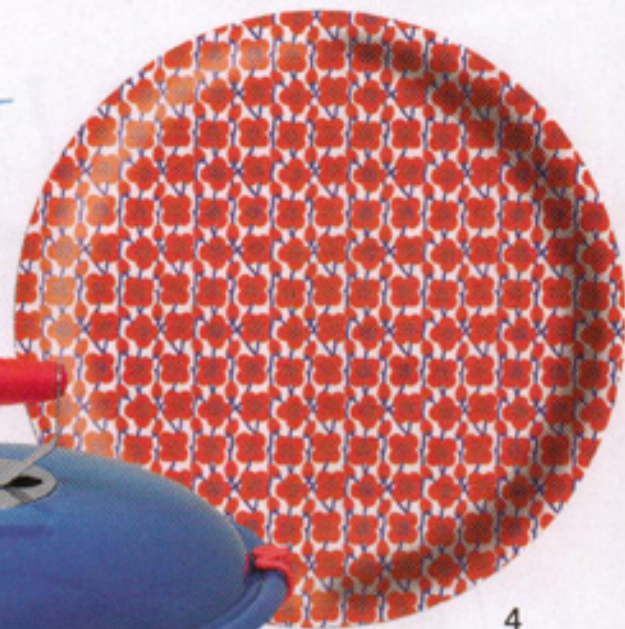

EMPORIUM

Inspiring buys to brighten your home and garden

Outdoor living

1 Perfect for alfresco dining, this set of a carafe and four glasses (£19.50) is based on traditional French café designs. Simply stack the glasses in the top to carry outside (01273 621116; abodeliving.co.uk)

2 Provide a safe haven for birds in your garden with this subtly painted wooden Folklore nesting box with corrugated tin roof, £12. Also available in cream (01630 695779; idyllhome.co.uk)

3 This colourful Bodum picnic barbecue is easily portable with a neat carry-handle lid. Made of bold blue enamelled steel, it costs £45 (0870 024 0780; heals.co.uk)

4 Handcrafted in Sweden and inspired by the patterns of William Morris, this decorative tray is made from sustainable birchwood. It is available in five designs and costs from £21.50 from Hus & Hem (01531 631044; husandhem.co.uk)

5 Bring a jaunty touch to your garden with a striped deckchair (£69) from eco-friendly mail-order company Hen & Hammock. The frame is handmade in the UK from sustainable beechwood, while the sling is made from a tough poly-cotton mix to withstand summer showers (01844 217060; henandhammock.co.uk)

6 LinenMe offers a range of beautiful pure linens for the home. Woven by a small family-owned business in Lithuania, these Provence-style blue linen bath towels are available in two sizes, from £11.99 (020 8133 3853; linenme.com)

7 Turn a picnic into a special occasion with the Enid hamper for two (£80). It includes china mugs and plates, cutlery, cotton napkins, enamel flask, willow tray and cruet set, inside an enamel tin (01625 578105; interiors-tides.co.uk)